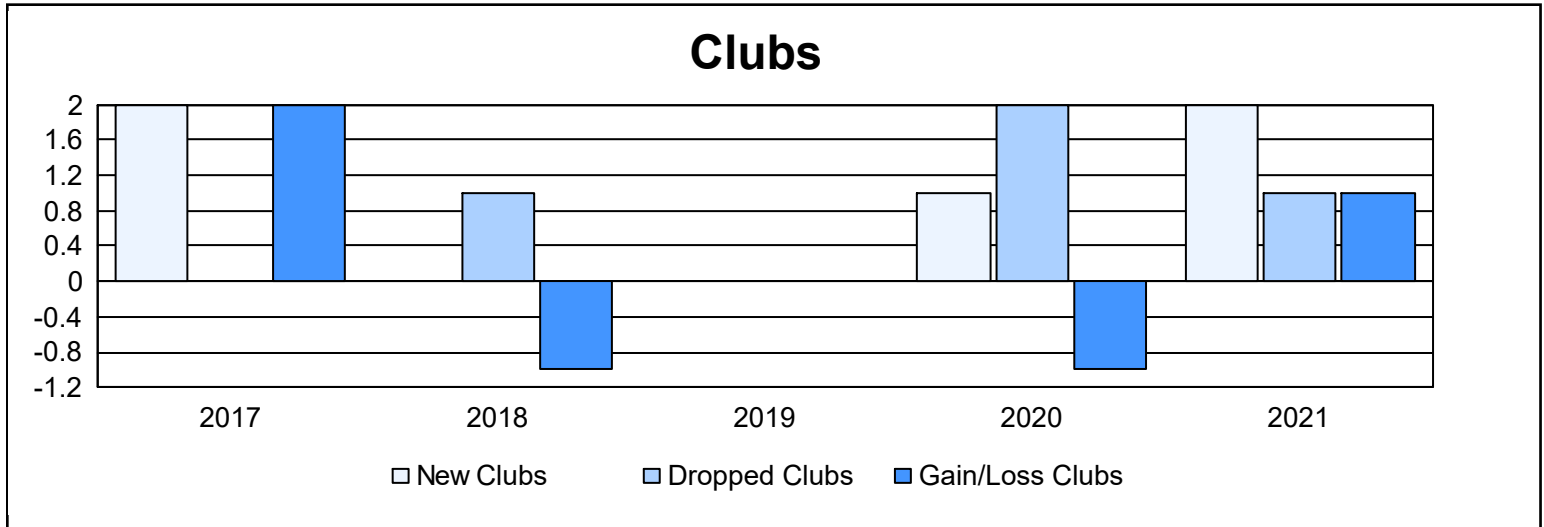

Year	New Clubs	Dropped Clubs	Gain/ Loss Clubs	New Members	Charter Members	Reinstate Members	Transfer Members	Total Member Added	Total Members Dropped	Gain/ Loss Members
2016-2017	2	0	2	96	43	0	1	140	128	12
2017-2018	0	1	-1	80	0	2	3	85	140	-55
2018-2019	0	0	0	94	0	0	6	100	143	-43
2019-2020	1	2	-1	49	26	5	0	80	126	-46
2020-2021	2	1	1	80	64	3	2	149	162	-13
<b>Average</b>	<b>1</b>	<b>1</b>	<b>0</b>	<b>80</b>	<b>27</b>	<b>2</b>	<b>2</b>	<b>111</b>	<b>140</b>	<b>-29</b>

### Membership Composition June 2021 Cumulative