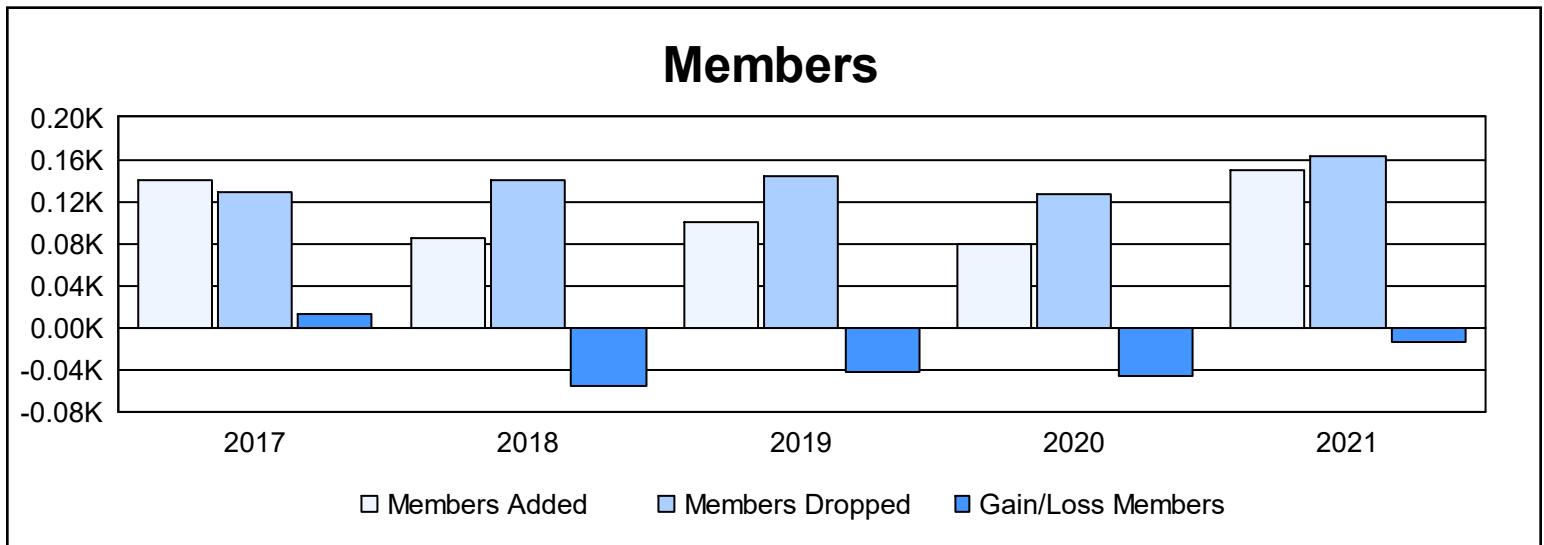

Year	New Clubs	Dropped Clubs	Gain/ Loss Clubs	New Members	Charter Members	Reinstate Members	Transfer Members	Total Member Added	Total Members Dropped	Gain/ Loss Members
2016-2017	2	0	2	96	43	0	1	140	128	12
2017-2018	0	1	-1	80	0	2	3	85	140	-55
2018-2019	0	0	0	94	0	0	6	100	143	-43
2019-2020	1	2	-1	49	26	5	0	80	126	-46
2020-2021	2	1	1	80	64	3	2	149	162	-13
<b>Average</b>	<b>1</b>	<b>1</b>	<b>0</b>	<b>80</b>	<b>27</b>	<b>2</b>	<b>2</b>	<b>111</b>	<b>140</b>	<b>-29</b>

### Membership Composition June 2021 Cumulative