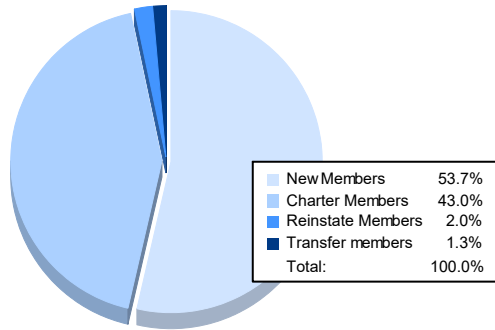

Year	New Clubs	Dropped Clubs	Gain/ Loss Clubs	New Members	Charter Members	Reinstate Members	Transfer Members	Total Member Added	Total Members Dropped	Gain/ Loss Members
2016-2017	2	0	2	96	43	0	1	140	128	12
2017-2018	0	1	-1	80	0	2	3	85	140	-55
2018-2019	0	0	0	94	0	0	6	100	143	-43
2019-2020	1	2	-1	49	26	5	0	80	126	-46
2020-2021	2	1	1	80	64	3	2	149	162	-13
<b>Average</b>	<b>1</b>	<b>1</b>	<b>0</b>	<b>80</b>	<b>27</b>	<b>2</b>	<b>2</b>	<b>111</b>	<b>140</b>	<b>-29</b>

### Membership Composition June 2021 Cumulative